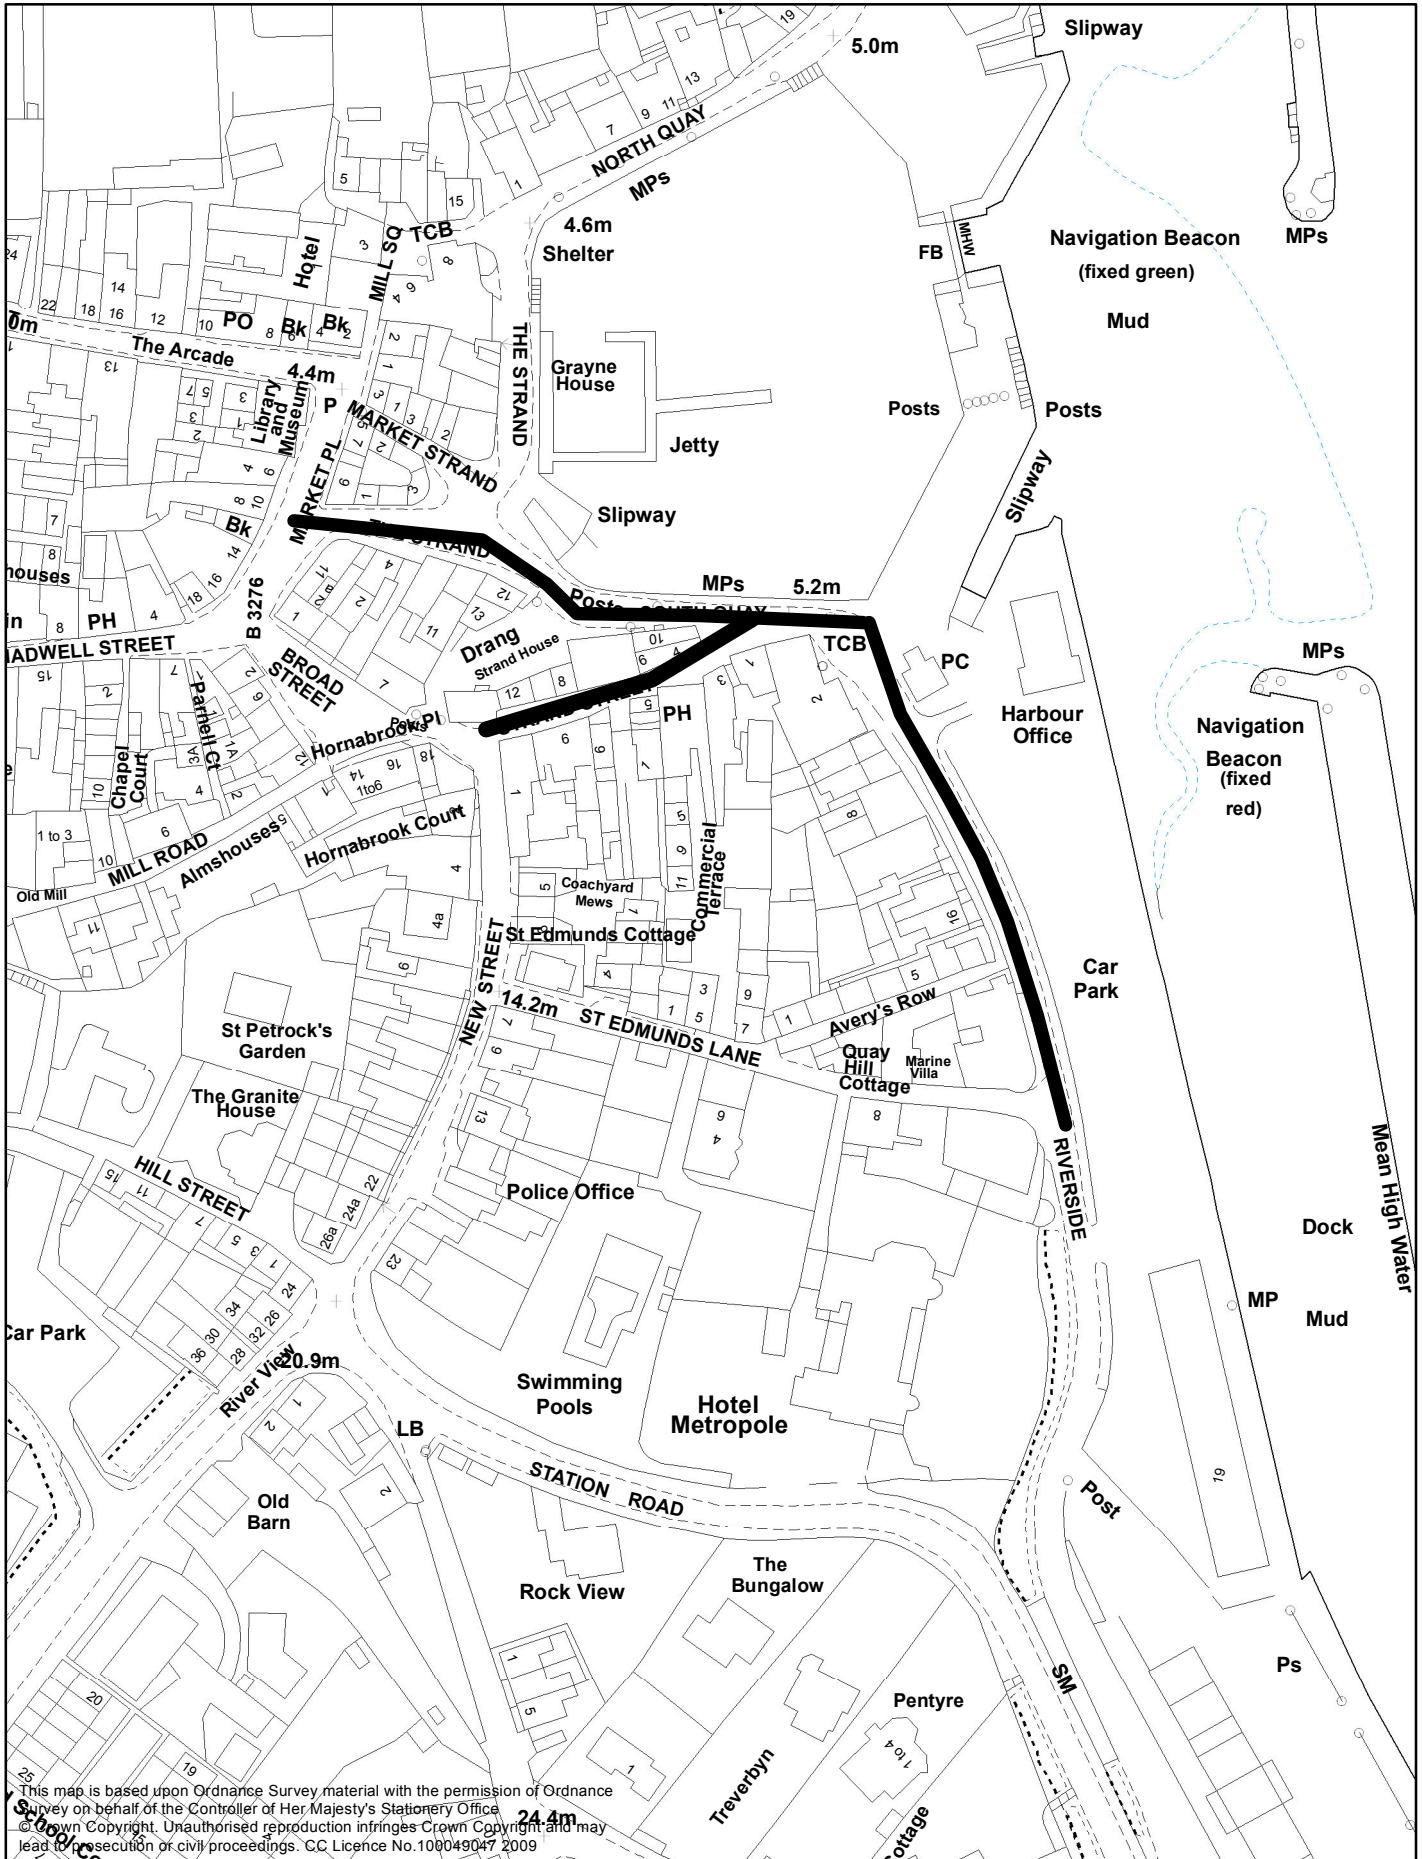

Temporary Road Closure  
Bandstand Events, Padstow

2nd June to 8th September 2013

Wednesdays (1930 to 2115 Hours) Sundays (1430 to 1615, 1930 to 2115 Hours,  
1700 to 2115 hours)

Section closed

This map is based upon Ordnance Survey material with the permission of Ordnance Survey on behalf of the Controller of Her Majesty's Stationery Office  
© Crown Copyright. Unauthorised reproduction infringes Crown Copyright and may lead to prosecution or civil proceedings. CC Licence No.100049047 2009